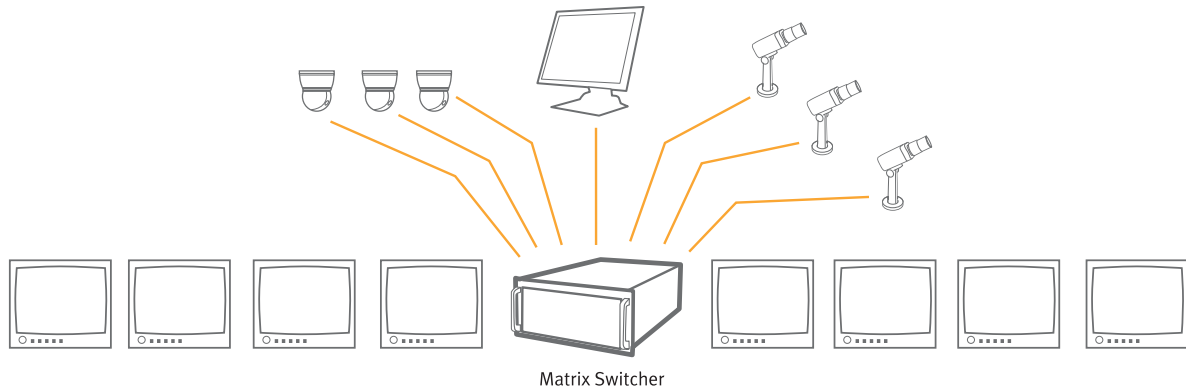

matri

3DEYES MATRIX SERVER
DVR, MATRIX SWITCHER, WEB SERVER

- Digital video recording
- Remote Access by Lan, WAN, Network and Internet
- 8 analog monitor output
- Matrix Switcher Control by Keypad

PCC

Electronics Ltd. Co.

www.pcc.com.tr

www.3deyes.com

Phone: +90 216 365 03 03

DVR + MATRIX SWITCHER + WEB SERVER

3DEYES Matrix Server is a Embedded XP operating system based, Matrix Switcher and DVR system.

Technical Features	
Video Inputs	Up to 32 (DSUB)
Video Outputs	Up to 8 (BNC)
Resolution, pixel	PAL 352x288, PAL 704x288, PAL 704x576 NTSC 320x240, NTSC 640x240, NTSC 640x480
Video signal	PAL, NTSC
Alert Input / Output	8 Input / Output
Compression	Software
Compression Standart	MotionWavelet
Compression Level	5 Level
Operating System	Windows XP
Maksimum camera number	Up to 32
Recording Frame (in Multiplexing mode)	70 (frames/sec)
Monitoring Frame (in Multiplexing mode)	100 (frames/sec)
Frame Size	1-5 kb
Video Signal Format	PAL/NTSC
Web Cam	Used
Network Client	Yes
Web Server	Yes
Remote Access	3 Level Remote Access
Web	- Net Architecture - disordered - Data Transfer Protocol- TCP\IP - Remote Input - LAN, Dialup, IDSN, Internet - Video Server Number in a Net - Unlimited. - Number of workstations that remote created - Unlimited -Number of Video Server which can be accessed from a Workstation- Unlimited
Keypad module	Up to 32
Remote control	opsional
Sensor Input/ Role output	8